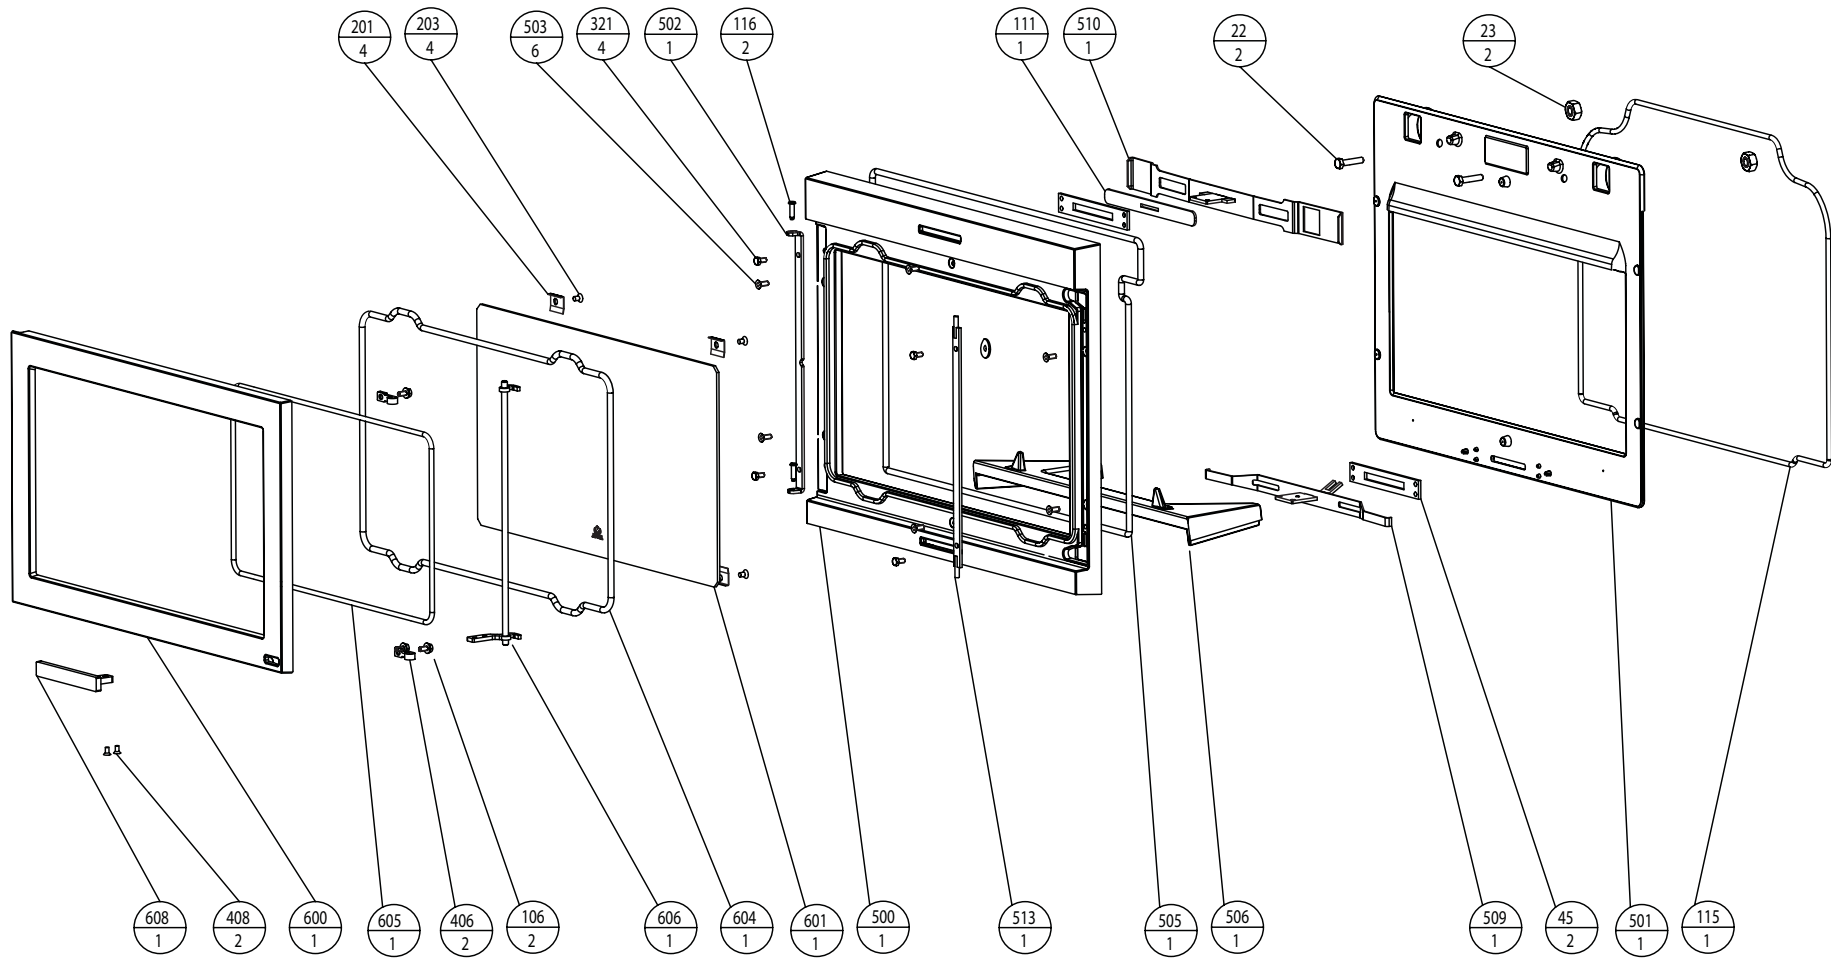

xx — Position number
yy — Quantity

Delliste / part list Jøtul I 400 FL		
Jøtul AS Fredrikstad Norway	Draw. no: 3-3481-Poo Sheet 2/4	Date: Sept. 07