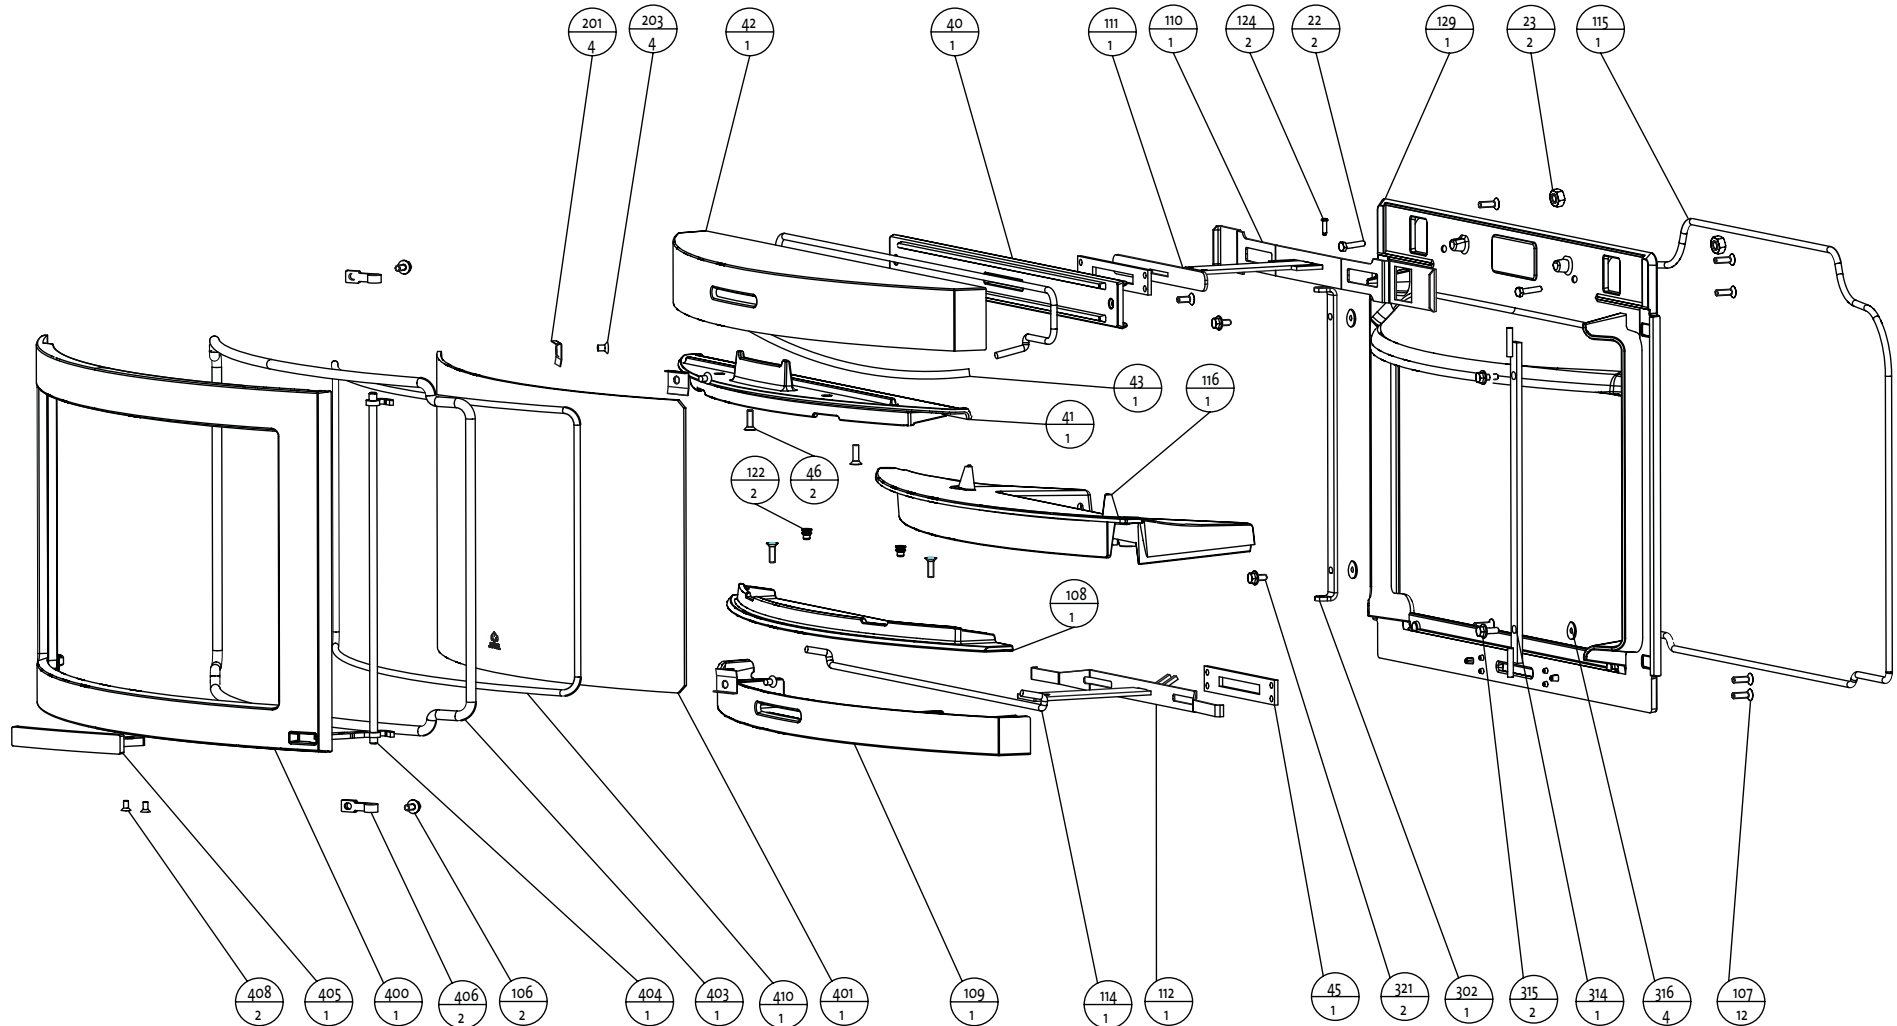

xx — Position number
yy — Quantity

Delliste \ part list Jøtul I 400 Harmony		
Jøtul AS Fredrikstad Norway	Draw. no: 3-3481-Poo Sheet 1/4	Date: Sept. 07

xx — Position number
 yy — Quantity

Delliste / part list Jøtul I 400 Panorama

Jøtul AS
Fredrikstad Norway

Draw.no: 3-3481-Poo
Sheet 3/4

Date: Sept. 07

xx — Position number
yy — Quantity

Delliste / part list Jøtul I 400 FL		
Jøtul AS Fredrikstad Norway	Draw. no: 3-3481-Poo Sheet 2/4	Date: Sept. 07