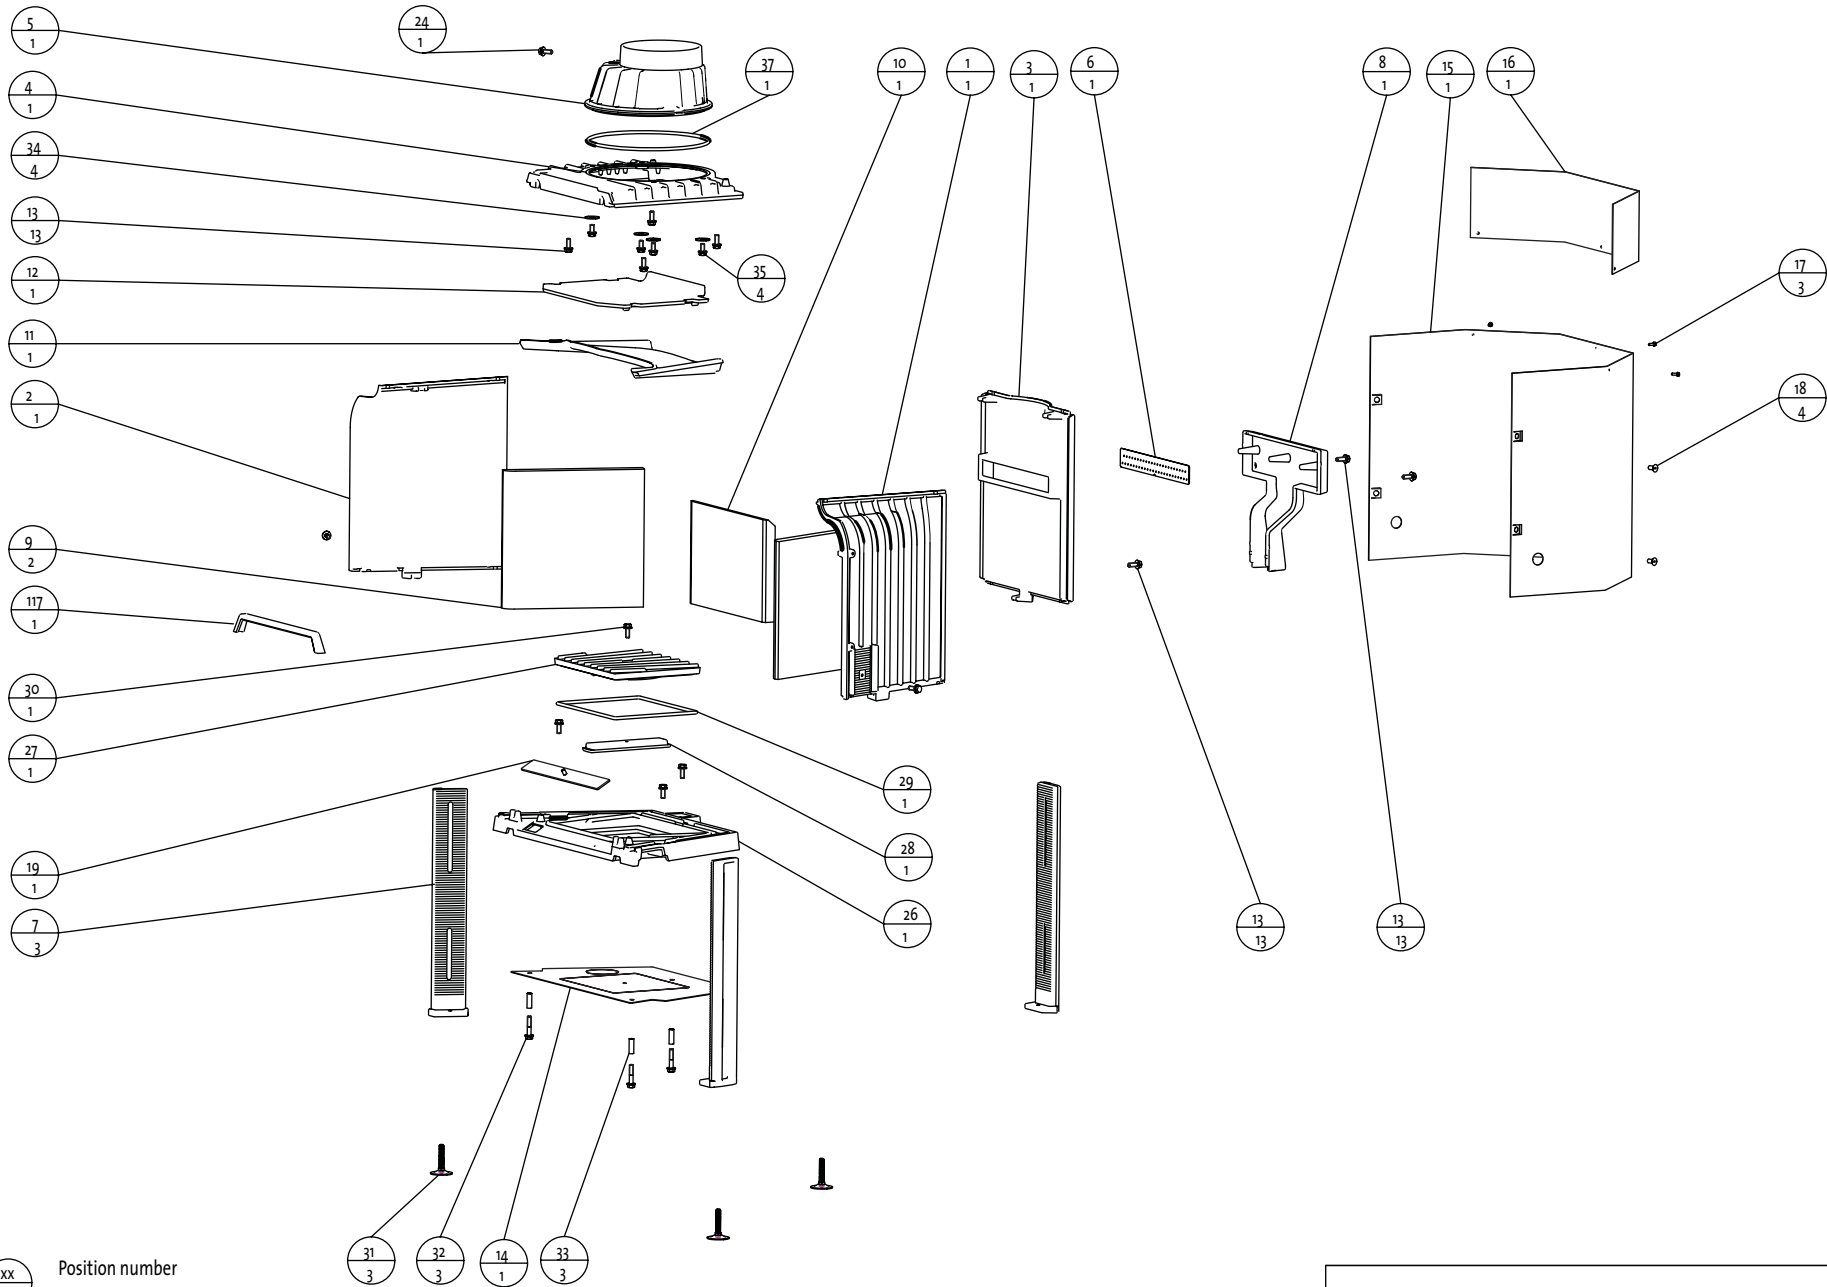

Jøtul AS
Fredrikstad Norway

Draw.no: 3-3481-Poo
Sheet 3/4

Date: Sept. 07

xx — Position number
yy — Quantity

Delliste / part list Jøtul I 400 FL		
Jøtul AS Fredrikstad Norway	Draw. no: 3-3481-Poo Sheet 2/4	Date: Sept. 07