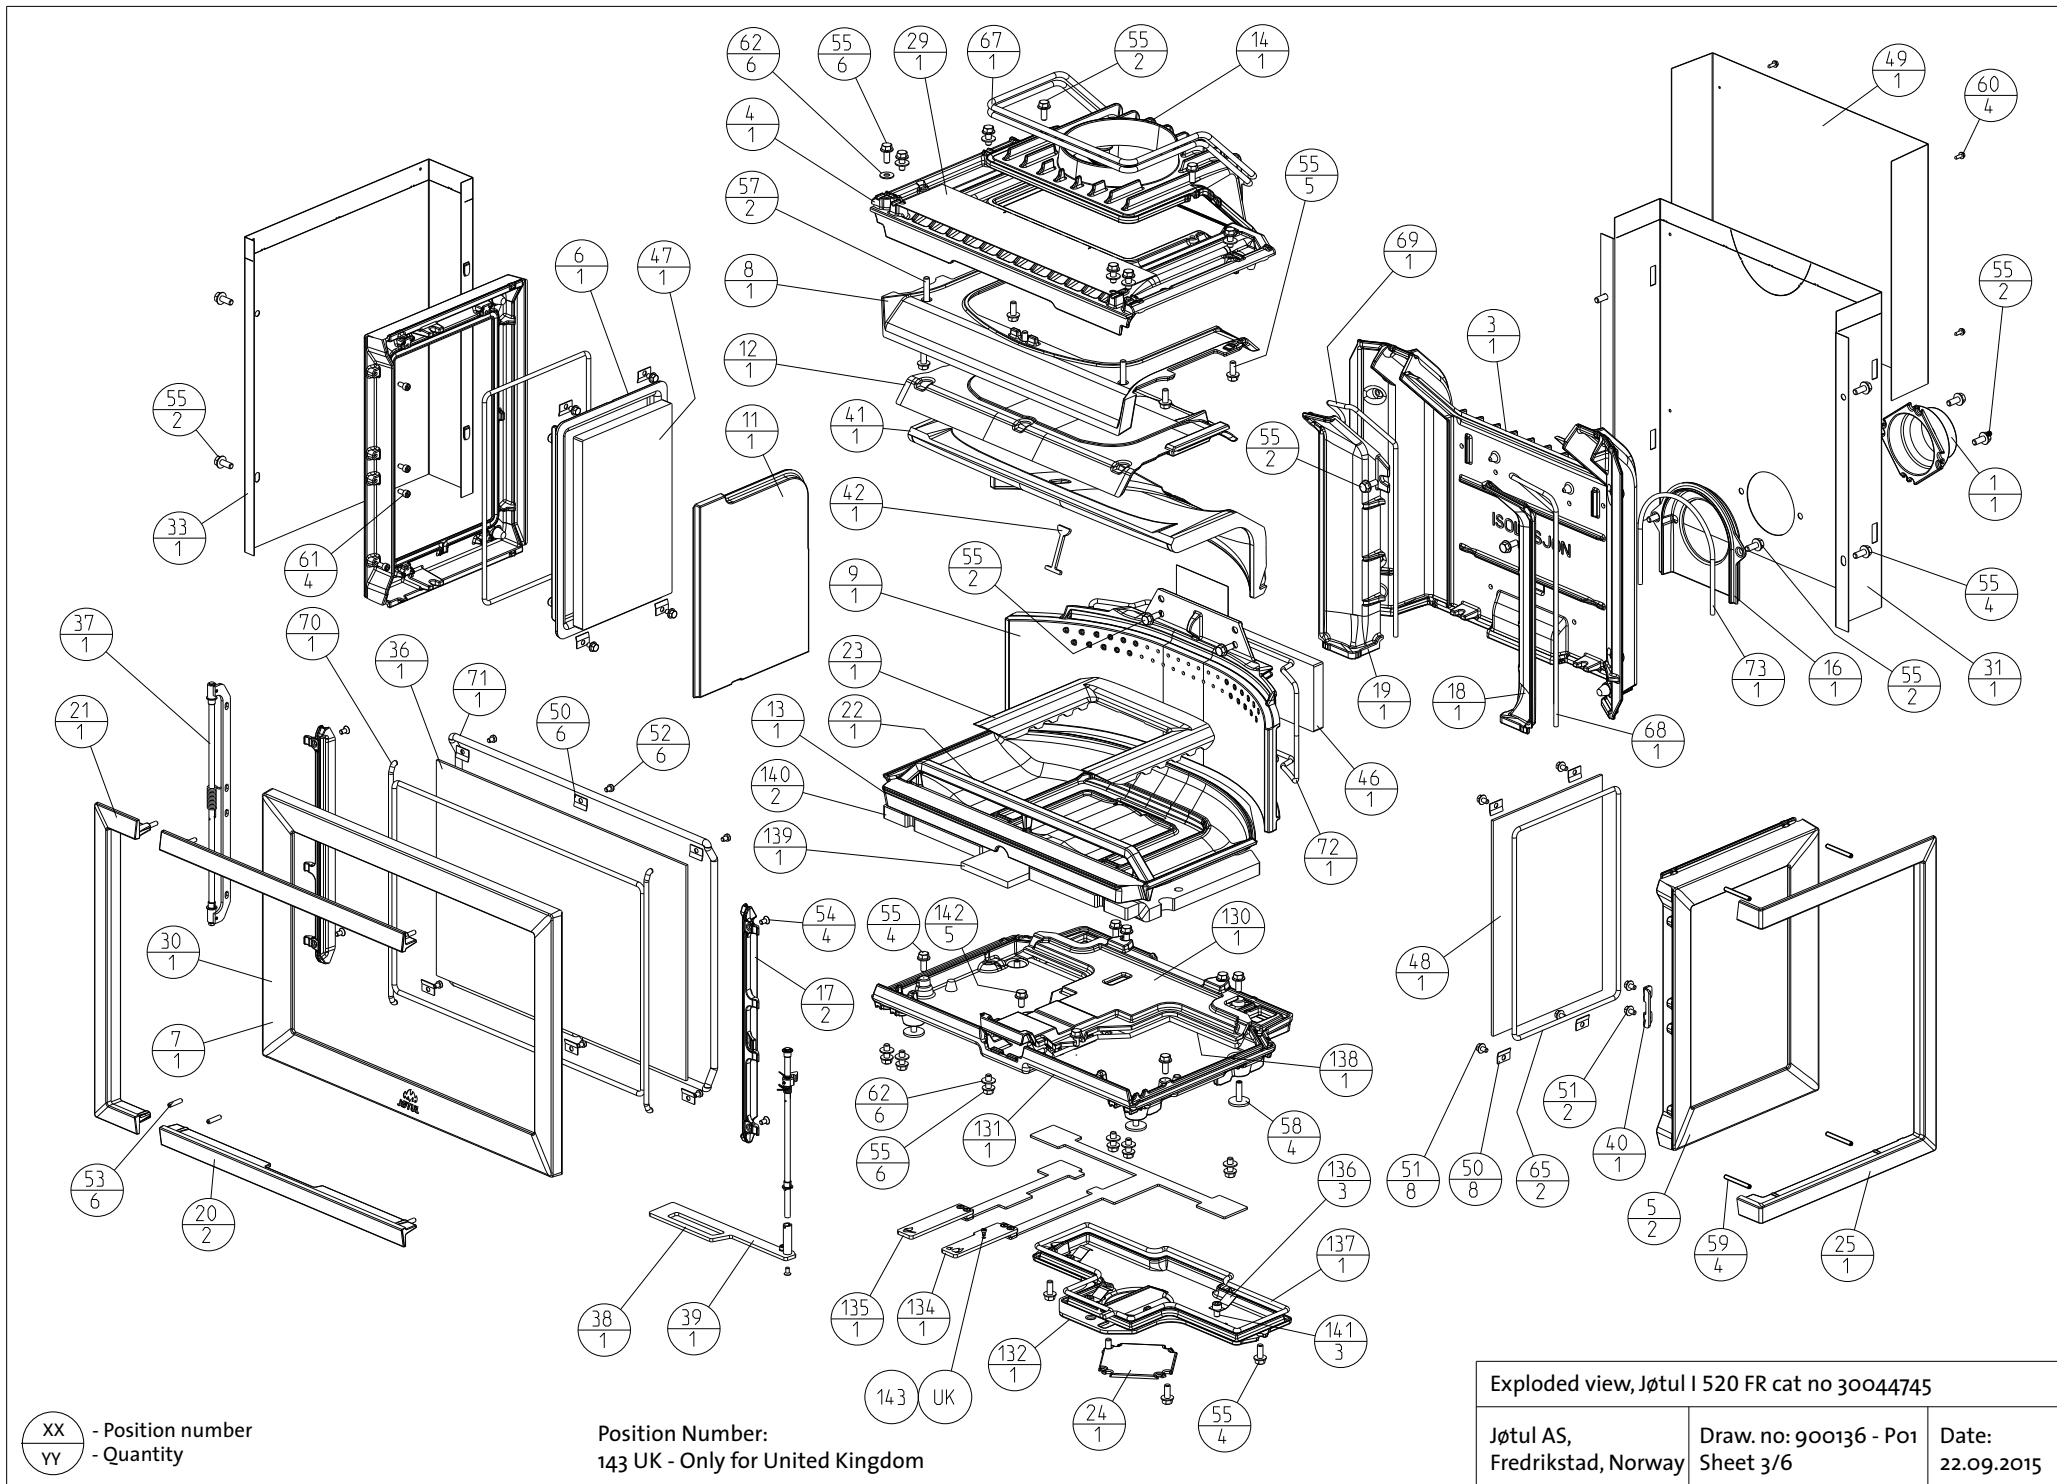

XX - Position number
 YY - Quantity

Position Number:
 143 UK - Only for United Kingdom

Exploded view, Jøtul I 520 FL cat no 30044744		
Jøtul AS, Fredrikstad, Norway	Draw. no: 900136 - P01 Sheet 2/6	Date: 22.09.2015

XX - Position number
 YY - Quantity

Position Number:
 143 UK - Only for United Kingdom

Exploded view, Jøtul I 520 FR cat no 30044745		
Jøtul AS, Fredrikstad, Norway	Draw. no: 900136 - Po1 Sheet 3/6	Date: 22.09.2015

XX - Position number
 YY - Quantity

Position Number:
 143 UK - Only for United Kingdom

Exploded view, Jøtul I 520 FRL cat. no 30044746		
Jøtul AS, Fredrikstad, Norway	Draw. no: 900136 - Po1 Sheet 4/6	Date: 22.09.2015

XX - Position number
 YY - Quantity

Exploded view, Jøtul I 520 F - Ekstraustyr

Jøtul AS,
Fredrikstad, Norway

Draw. no: 900136 - P01
Sheet 5/6

Date:
22.09.2015

XX - Position number
 YY - Quantity

Exploded view, Jøtul I 520 F - Ekstrautstyr		
Jøtul AS, Fredrikstad, Norway	Draw. no: 900136 - Po1 Sheet 6/6	Date: 22.09.2015