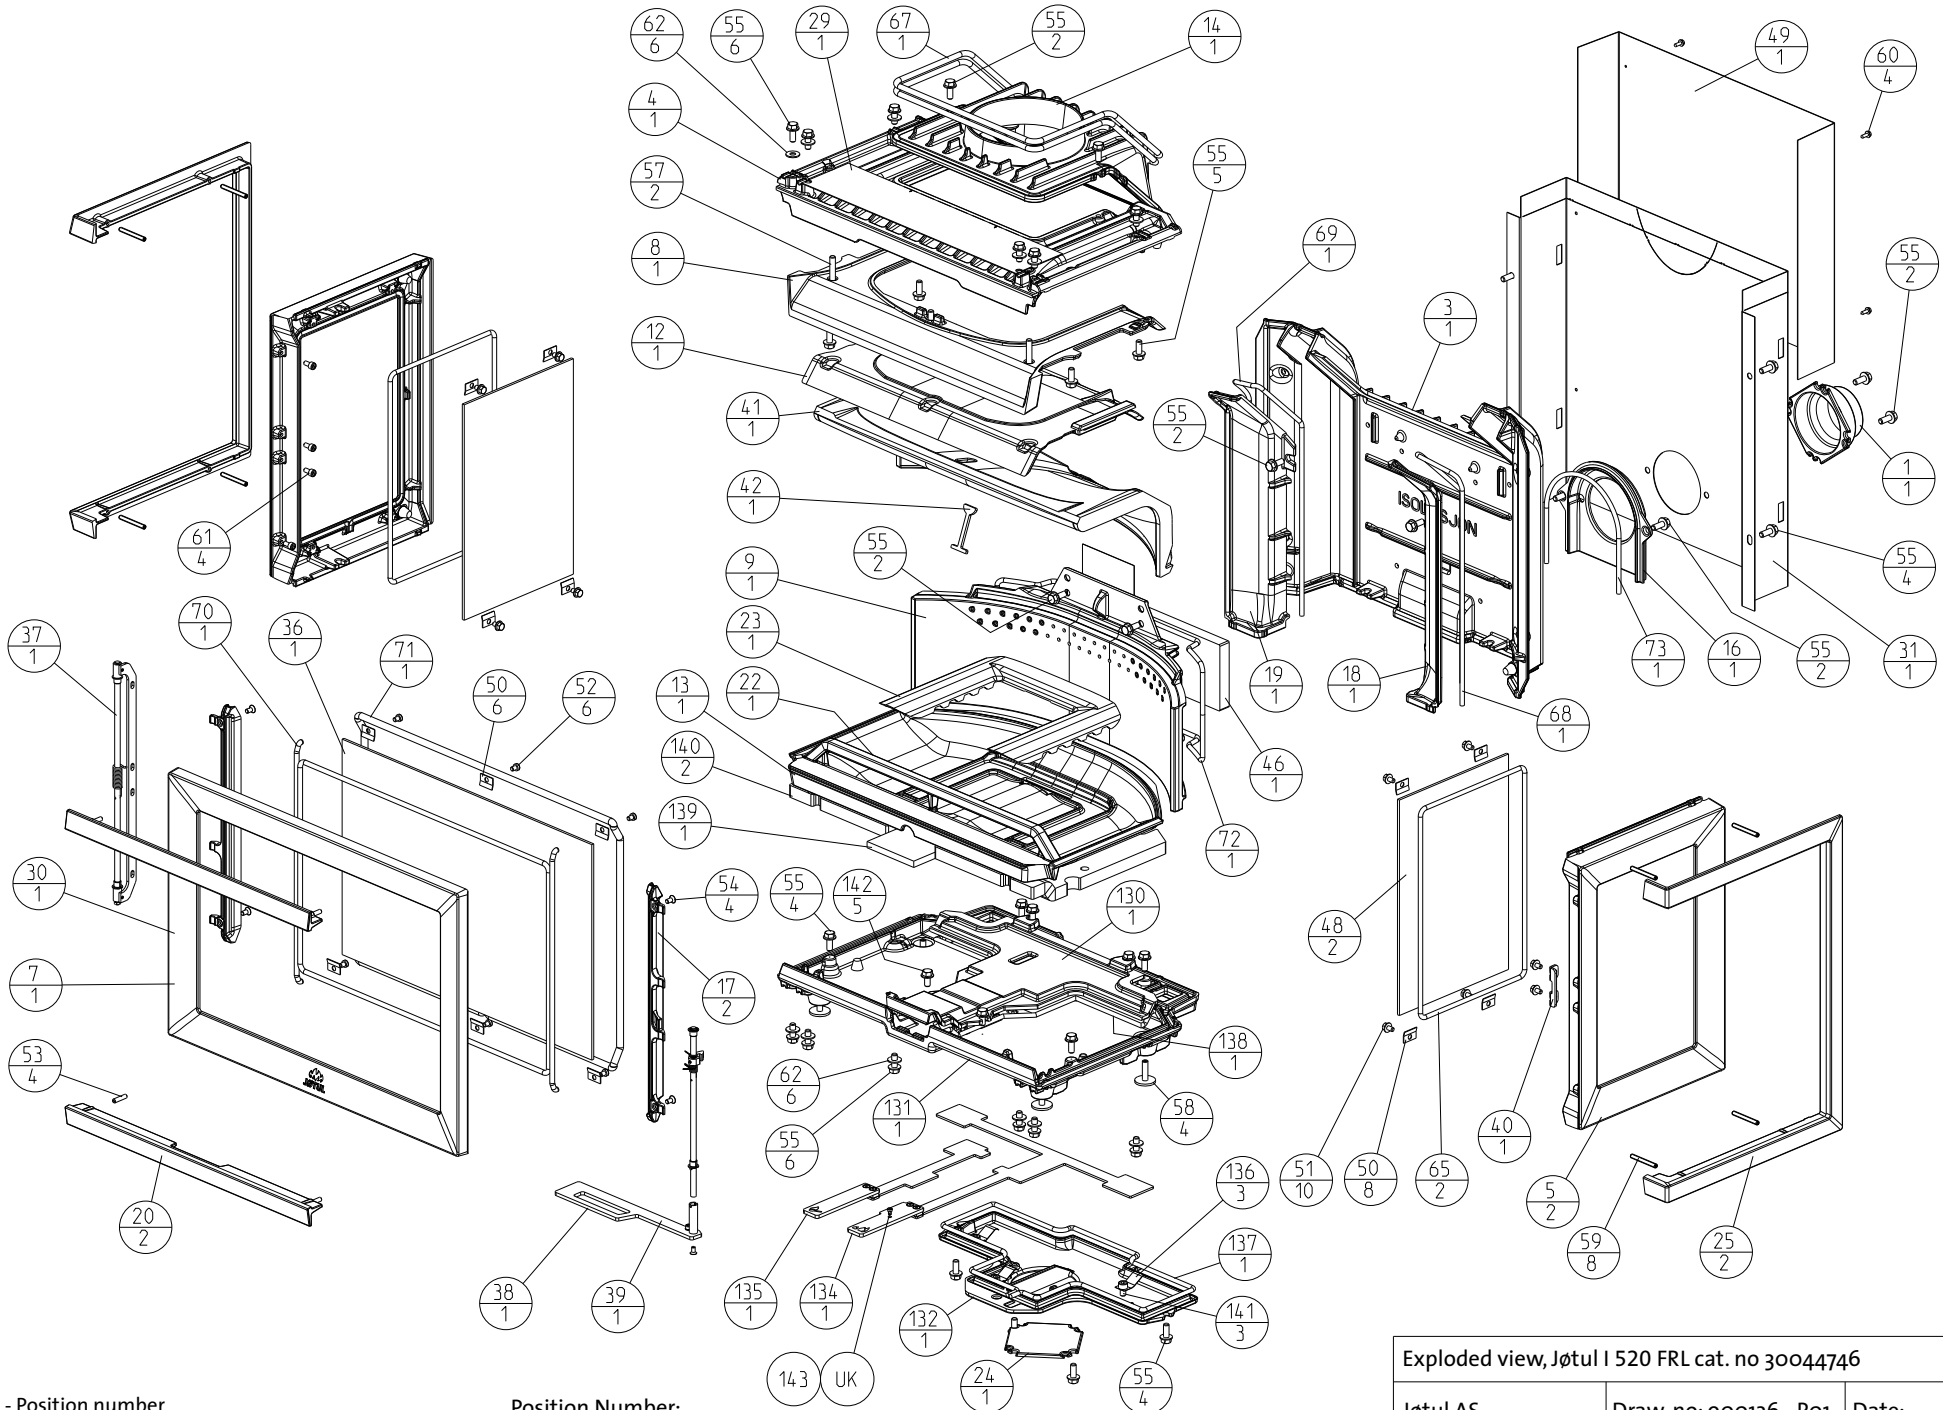

XX - Position number
 YY - Quantity

Position Number:
 143 UK - Only for United Kingdom

Exploded view, Jøtul I 520 FL cat no 30044744		
Jøtul AS, Fredrikstad, Norway	Draw. no: 900136 - P01 Sheet 2/6	Date: 22.09.2015

XX - Position number
 YY - Quantity

Position Number:
 143 UK - Only for United Kingdom

Exploded view, Jøtul I 520 FR cat no 30044745		
Jøtul AS, Fredrikstad, Norway	Draw. no: 900136 - Po1 Sheet 3/6	Date: 22.09.2015

XX - Position number
 YY - Quantity

Position Number:
 143 UK - Only for United Kingdom

Exploded view, Jøtul I 520 FRL cat. no 30044746		
Jøtul AS, Fredrikstad, Norway	Draw. no: 900136 - Po1 Sheet 4/6	Date: 22.09.2015

XX - Position number
 YY - Quantity

Exploded view, Jøtul I 520 F - Ekstraustyr

Jøtul AS,
Fredrikstad, Norway

Draw. no: 900136 - P01
Sheet 5/6

Date:
22.09.2015

XX - Position number
 YY - Quantity

Exploded view, Jøtul I 520 F - Ekstrautstyr		
Jøtul AS, Fredrikstad, Norway	Draw. no: 900136 - Po1 Sheet 6/6	Date: 22.09.2015