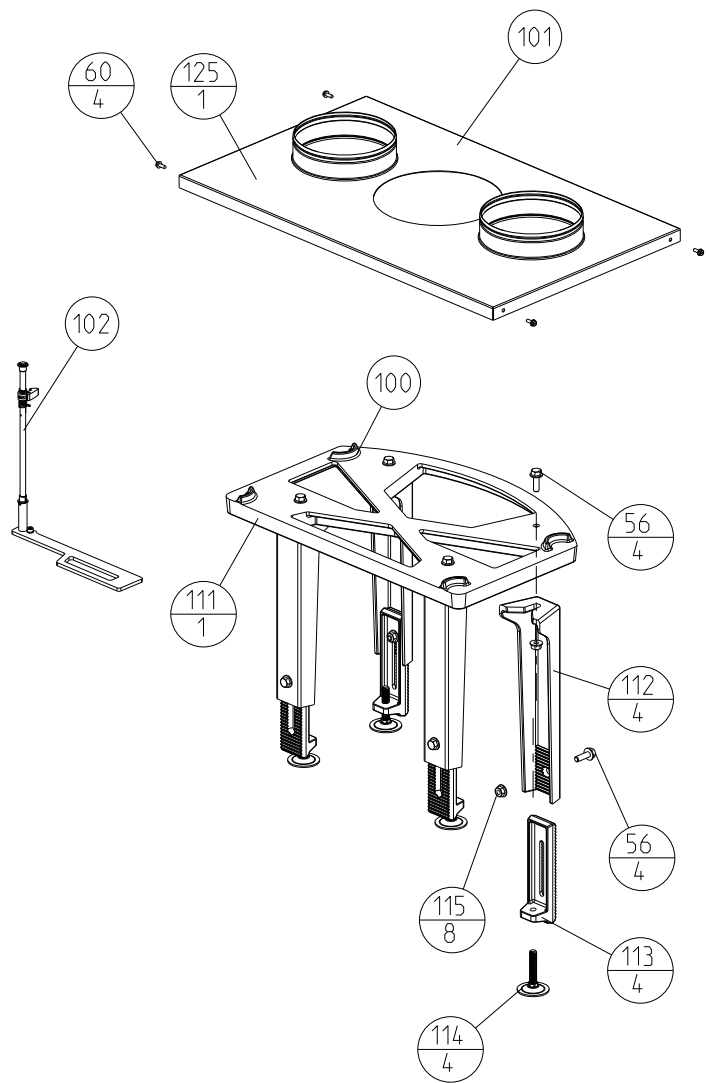

XX - Position number
 YY - Quantity

Position Number:
 143 UK - Only for United Kingdom

Exploded view, Jøtul I 520 FL cat no 30044744		
Jøtul AS, Fredrikstad, Norway	Draw. no: 900136 - P01 Sheet 2/6	Date: 22.09.2015

XX - Position number
 YY - Quantity

Position Number:
 143 UK - Only for United Kingdom

Exploded view, Jøtul I 520 FR cat no 30044745		
Jøtul AS, Fredrikstad, Norway	Draw. no: 900136 - Po1 Sheet 3/6	Date: 22.09.2015

XX - Position number
 YY - Quantity

Position Number:
 143 UK - Only for United Kingdom

Exploded view, Jøtul I 520 FRL cat. no 30044746		
Jøtul AS, Fredrikstad, Norway	Draw. no: 900136 - Po1 Sheet 4/6	Date: 22.09.2015

XX - Position number
 YY - Quantity

Exploded view, Jøtul I 520 F - Ekstraustyr

Jøtul AS,
Fredrikstad, Norway

Draw. no: 900136 - P01
Sheet 5/6

Date:
22.09.2015

XX - Position number
 YY - Quantity

Exploded view, Jøtul I 520 F - Ekstrautstyr		
Jøtul AS, Fredrikstad, Norway	Draw. no: 900136 - Po1 Sheet 6/6	Date: 22.09.2015