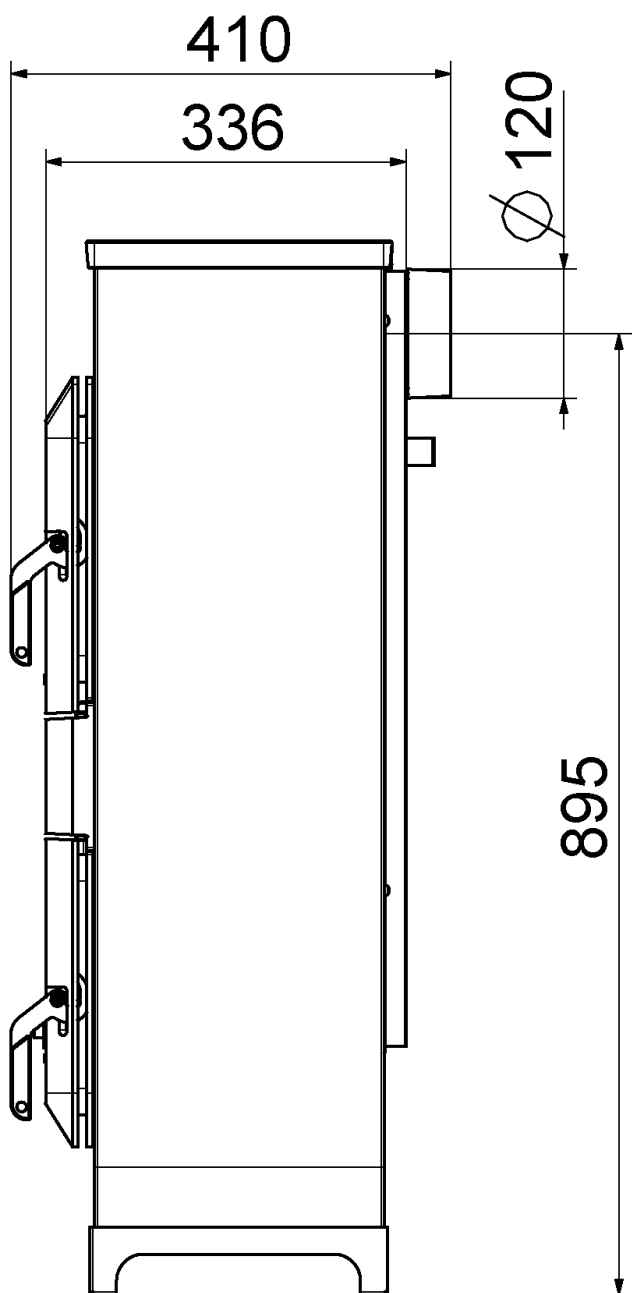

## Trendy 8 lavendel

- 8 kW
- Cast iron hob
- Cast iron doors
- Enameled casing
- Cast iron grade
- Fireclay firebox
- Flue connection rear: 120 mm
- H x W x D: 980x441x336 mm
- For continuous use
- Fuel: wood, lignite

Wood

Continuous use

Brown coal

Certification	1.+2.Stufe 1.BImSchV, CE, 15aB-VG, (VKF im Zulassungsverfahren)
Heat output (kW)	8
Heat capacity (m <sup>3</sup> )	182
Flue gas quantity (g/s)	6,6
Flue gas temperature (C)	353
Air needs Pa	12
Size H x W x D (mm)	980x441x336
Fuel	wood, lignite
Window size H x W (mm)	180x270
Firebox size W x D x H (mm)	350x190x520
Net weight (kg)	114