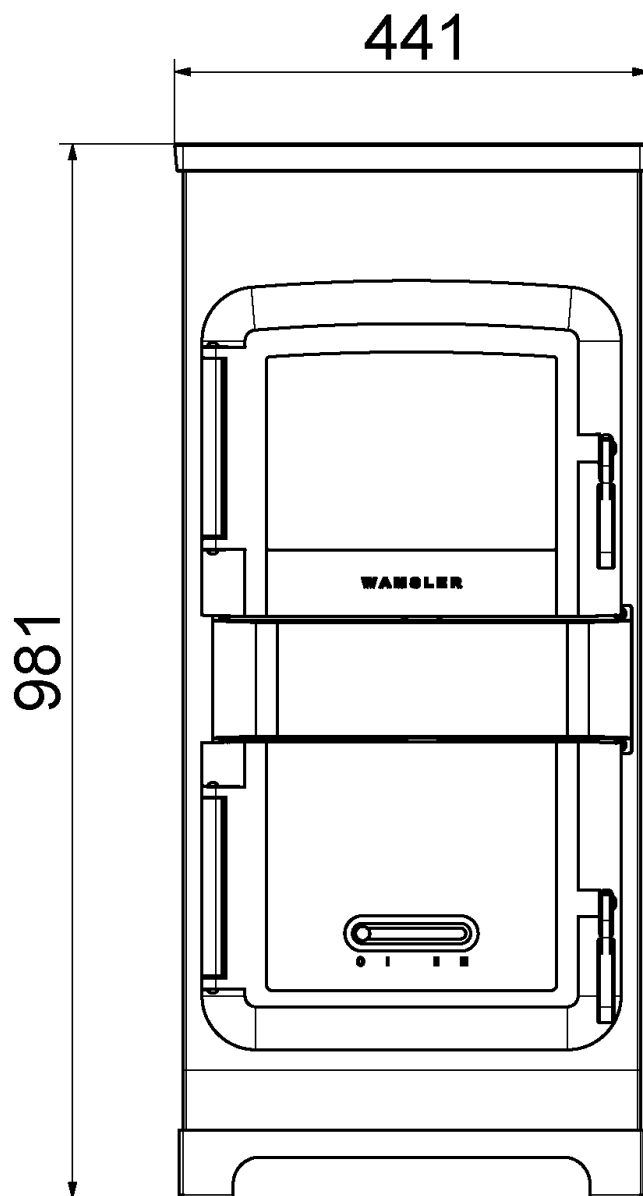

## Trendy 8 lavendel

- 8 kW
- Cast iron hob
- Cast iron doors
- Enameled casing
- Cast iron grade
- Fireclay firebox
- Flue connection rear: 120 mm
- H x W x D: 980x441x336 mm
- For continuous use
- Fuel: wood, lignite

Wood

Continuous use

Brown coal

Certification	1.+2.Stufe 1.BImSchV, CE, 15aB-VG, (VKF im Zulassungsverfahren)
Heat output (kW)	8
Heat capacity (m <sup>3</sup> )	182
Flue gas quantity (g/s)	6,6
Flue gas temperature (C)	353
Air needs Pa	12
Size H x W x D (mm)	980x441x336
Fuel	wood, lignite
Window size H x W (mm)	180x270
Firebox size W x D x H (mm)	350x190x520
Net weight (kg)	114