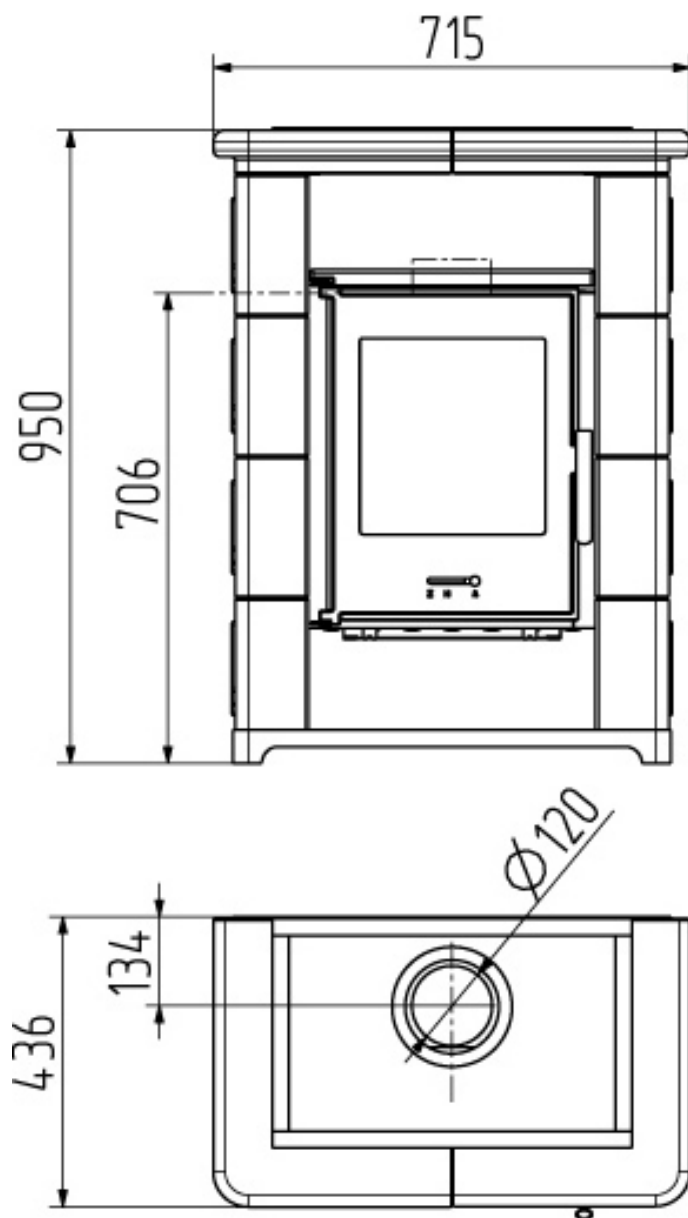

Montafon ceramic beige

- 7 kW
- Double walled construction - black
- Cast iron door
- Ceramic cover
- Window aircleaning system
- Cast iron grade
- Fireclay firebox
- Flue connection top: 120 mm
- H x W x D: 950x715x436 mm
- For continuous use
- Fuel: wood

Heat storage

Cleaning Air

Double casing

Wood

Continuous use

Certification	1.+2.Stufe 1.BImSchV, CE, 15aB-VG, VKF
Heat output (kW)	7
Min-max heat output (kW)	3,5-7,1
Heat capacity (m3)	148
Flue gas quantity (g/s)	6,9
Flue gas temperature (C)	270
Air needs Pa	12
Size H x W x D (mm)	950x715x436
Fuel	wood
Window size H x W (mm)	300x278
Firebox size W x D x H (mm)	390x290x300
Net weight (kg)	124